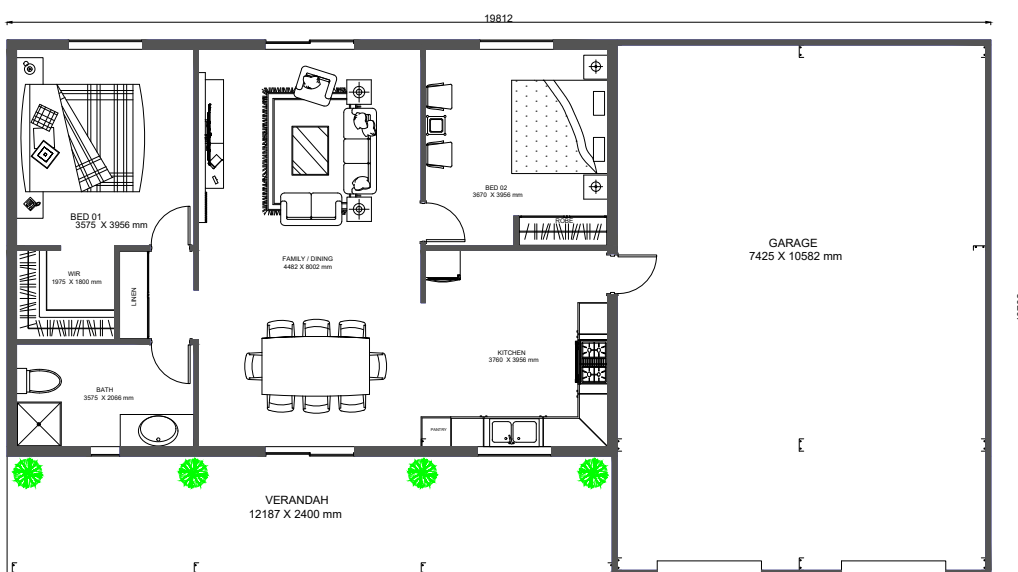

## THE ASHLIN 2 X 1

Offering the perfect balance of practicality, style, and rural charm, the Ashlin makes it an ideal home for those seeking a tranquil lifestyle in the Australian countryside. This thoughtfully designed home provides a seamless blend of indoor and outdoor living.

Customisable options, such as extending the garage or verandah, and adjustments to the roof pitch or eave height, allow you to tailor the Ashlin to your specific needs.

**Total area**  
213m<sup>2</sup>

**External length  
& width**  
19.8m x 10.7m

**Living area**  
102m<sup>2</sup>

**Garage area**  
82m<sup>2</sup>

**Verandah area**  
29m<sup>2</sup>